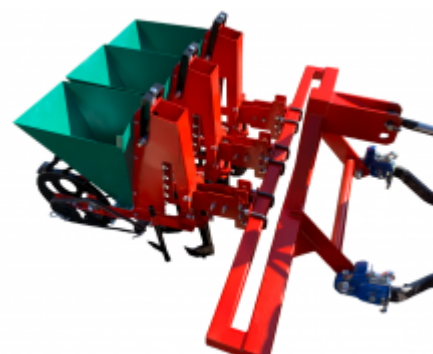

**BEANS – BROAD BEANS – ONIONS – GARLIC – TULIPS – SAFFRON –  
GLADIOLUS – POTATOES PLANTER (ANY ROWS)**

number of rows	any
distance between rows	from 28 cm to any
depth of planting	any
seed spacing	any on request (3 chosen spaces are included in the price)
required quantity of person	0
suitable for planting	beans, broad beans, onions, garlic, tulips, saffron, gladiolus, potatoes
Power demand	any
number of seats	0
type	automatic (chain driven from the wheels)
capacity of the hopper	15 kg

**AVAILABLE ACCESSORIES:**

NAME	DESCRIPTION	PHOTO
chain with 21 cups (diameter of cups 25 mm)		

chain with 21 cups  
(diameter of cups 31 mm)

By default mounted on planter

---

sprocket with 18 teeth

It creates distance between planting material 16 cm.

---

sprocket with 16 teeth

It creates distance between planting material 14 cm.

---

sprocket with 12 teeth

It creates distance between planting material 10 cm. By default mounted on planter.

---

sprocket with 14 teeth

It creates distance between planting material 12 cm.

---

chain with 21 cups  
(diameter of cups 16 mm)

frame

---

chain with 21 cups  
(diameter of cups 38 mm)

---

hitch bar for tractor