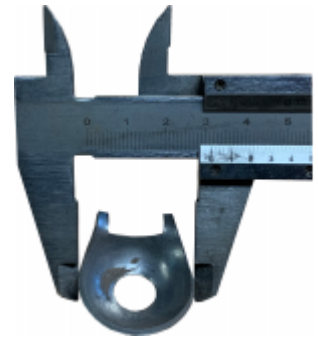

**BEANS – BROAD BEANS – ONIONS – GARLIC – TULIPS – SAFFRON –  
GLADIOLUS – POTATOES PLANTER (ANY ROWS)**

number of rows	any
distance between rows	from 28 cm to any
depth of planting	any
seed spacing	any on request (3 chosen spaces are included in the price)
required quantity of person	0
suitable for planting	beans, broad beans, onions, garlic, tulips, saffron, gladiolus, potatoes
Power demand	any
number of seats	0
type	automatic (chain driven from the wheels)
capacity of the hopper	15 kg

**AVAILABLE ACCESSORIES:**

NAME	DESCRIPTION	PHOTO
chain with 21 cups (diameter of cups 25 mm)		

chain with 21 cups  
(diameter of cups 31 mm)

By default mounted on planter

---

sprocket with 18 teeth

It creates distance between planting material 16 cm.

---

sprocket with 16 teeth

It creates distance between planting material 14 cm.

---

sprocket with 12 teeth

It creates distance between planting material 10 cm. By default mounted on planter.

---

sprocket with 14 teeth

It creates distance between planting material 12 cm.

---

chain with 21 cups  
(diameter of cups 16 mm)

frame

---

chain with 21 cups  
(diameter of cups 38 mm)

---

hitch bar for tractor