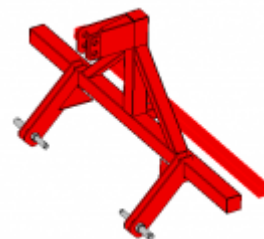

**BEANS – BROAD BEANS – ONIONS – GARLIC – TULIPS – SAFFRON –  
GLADIOLUS – POTATOES PLANTER (ANY ROWS)**

number of rows	any
distance between rows	from 28 cm to any
depth of planting	any
seed spacing	any on request (3 chosen spaces are included in the price)
required quantity of person	0
suitable for planting	beans, broad beans, onions, garlic, tulips, saffron, gladiolus, potatoes
Power demand	any
number of seats	0
type	automatic (chain driven from the wheels)
capacity of the hopper	15 kg

---

sprocket with 16 teeth

It creates distance between planting material 14 cm.

---

sprocket with 12 teeth

It creates distance between planting material 10 cm. By default mounted on planter.

---

sprocket with 14 teeth

It creates distance between planting material 12 cm.

---

chain with 21 cups  
(diameter of cups 16 mm)

frame

---

chain with 21 cups  
(diameter of cups 38 mm)

---

hitch bar for tractor

---

hitch bar for walk  
behind tractor