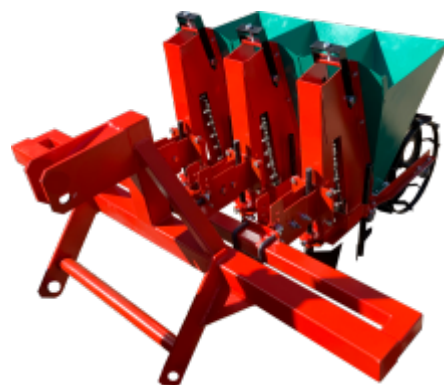

**BEANS – BROAD BEANS – ONIONS – GARLIC – TULIPS – SAFFRON –  
GLADIOLUS – POTATOES PLANTER (ANY ROWS)**

number of rows	any
distance between rows	from 28 cm to any
depth of planting	any
seed spacing	any on request (3 chosen spaces are included in the price)
required quantity of person	0
suitable for planting	beans, broad beans, onions, garlic, tulips, saffron, gladiolus, potatoes
Power demand	any
number of seats	0
type	automatic (chain driven from the wheels)
capacity of the hopper	15 kg

**AVAILABLE ACCESSORIES:**

NAME	DESCRIPTION	PHOTO
chain with 21 cups (diameter of cups 25 mm)		

chain with 21 cups  
(diameter of cups 31 mm)

By default mounted on planter

---

sprocket with 18 teeth

It creates distance between planting material 16 cm.

---

sprocket with 16 teeth

It creates distance between planting material 14 cm.

---

sprocket with 12 teeth

It creates distance between planting material 10 cm. By default mounted on planter.

---

sprocket with 14 teeth

It creates distance between planting material 12 cm.

---

chain with 21 cups  
(diameter of cups 16 mm)

frame

---

chain with 21 cups  
(diameter of cups 38 mm)

---

hitch bar for tractor