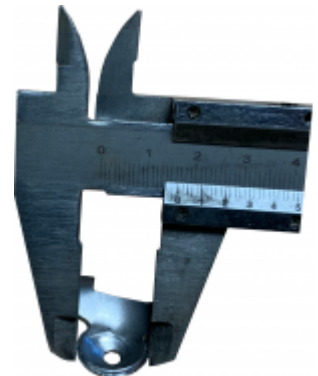

**BEANS – BROAD BEANS – ONIONS – GARLIC – TULIPS – SAFFRON –  
GLADIOLUS – POTATOES PLANTER (ANY ROWS)**

number of rows	any
distance between rows	from 28 cm to any
depth of planting	any
seed spacing	any on request (3 chosen spaces are included in the price)
required quantity of person	0
suitable for planting	beans, broad beans, onions, garlic, tulips, saffron, gladiolus, potatoes
Power demand	any
number of seats	0
type	automatic (chain driven from the wheels)
capacity of the hopper	15 kg

**AVAILABLE ACCESSORIES:**

NAME	DESCRIPTION	PHOTO
chain with 21 cups (diameter of cups 25 mm)		

chain with 21 cups  
(diameter of cups 31 mm)

By default mounted on planter

---

sprocket with 18 teeth

It creates distance between planting material 16 cm.

---

sprocket with 16 teeth

It creates distance between planting material 14 cm.

---

sprocket with 12 teeth

It creates distance between planting material 10 cm. By default mounted on planter.

---

sprocket with 14 teeth

It creates distance between planting material 12 cm.

---

chain with 21 cups  
(diameter of cups 16 mm)

frame

---

chain with 21 cups  
(diameter of cups 38 mm)

---

hitch bar for tractor