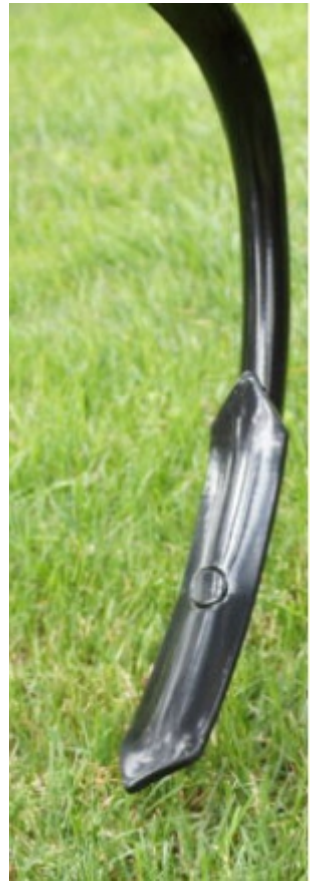

INTER-ROW CULTIVATOR (MECHANICAL WEEDER) – LAN

AVAILABLE ACCESSORIES:

NAME	DESCRIPTION	PHOTO
Section Type B	Standard section (allows to weed crops up to 60 cm height)	
Cover shields for B section type	2 cover shields for 1 section	
Cover plates for B type section		
Ridging plates for B type section		

Finger weeder kress for
B type section

String rollers for B
type section

Angle blades for B Type
section

Section Type A

allows to weed crops up to 60 cm
height

Section Type BP

allows to weed crops up to 80
cm height

standard ending for
spring tines

105 mm width ending for
spring tines

150 mm width ending for
spring tines

Fertiliser dispenser

Cutting plates for
Section Type B

Steerable main frame

main frame without
steering wheel